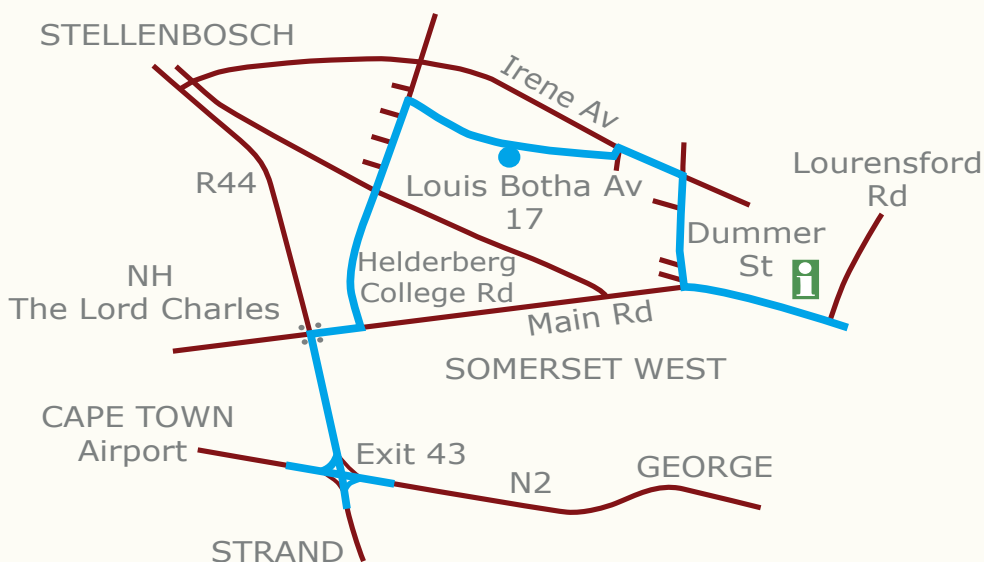

IVORY

Heights

★★★★★

How to reach Ivory Heights, from Cape Town International Airport:

- take the N2 direction Somerset West
- continue until you reach Exit 43 (Broadway/Stellenbosch turn off)
 - at traffic light on bridge turn left
- at next traffic light (left is Lord Charles NH Hotel) turn right into Main rd
 - take very first left into Heldeberg College rd
 - cross 4-way stop
 - cross 3-way stop
- next street turn right into Louis Botha Avenue 2.1 km
 - down on your right you will find Ivory Heights

GUEST HOUSE &
CONFERRING

17 Louis Botha Avenue
Somerset West 7130
South Africa

phone +27 21 852 8333

fax +27 21 852 8886

mobile +27 84 887 0003

info@ivoryheights.co.za

www.ivoryheights.co.za